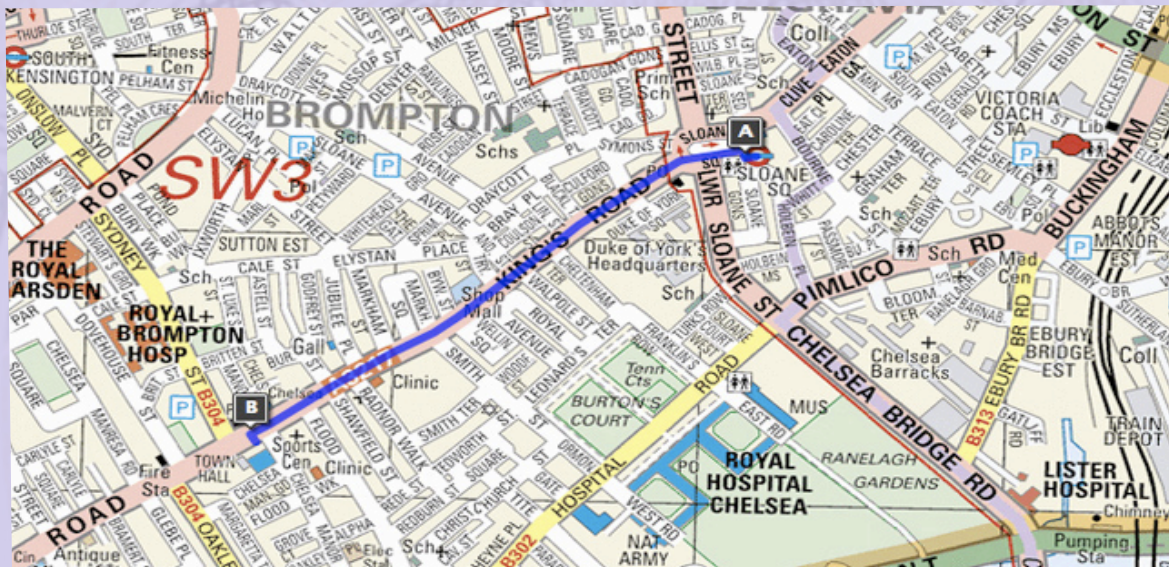

Getting to Chelsea Old Town Hall, Kings Road, London, SW3 5EE

Travelling by public transport is easy. From Sloane Square Tube, walk 10 minutes down the Kings Road, and the venue is on the left opposite Heals or take a short bus journey.

For a map – see www.rbkc.gov.uk/venues or download our directions and map pdf.

Please don't arrive by car as the parking is very limited and expensive in the surrounding streets, though there are motorcycle bays nearby.

Directions from Sloane Sq Tube Station

Directions from South Kensington Tube Station